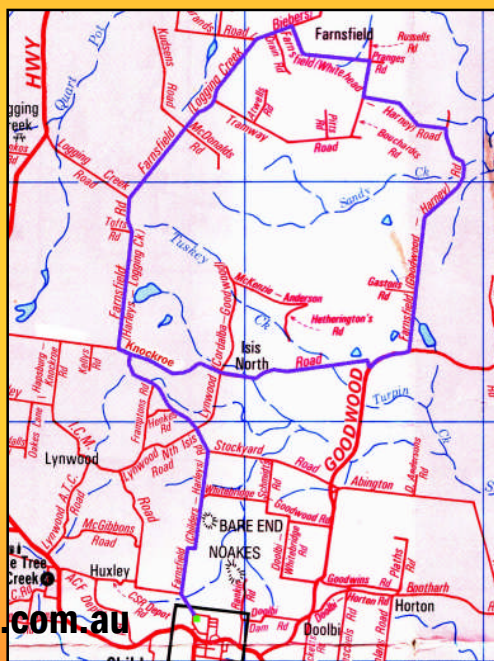

Bundaberg 's

CANELAND CLASSIC

JUNE 20TH, 21ST

Start Times: 45km Handicap Saturday 1.30pm; 70km Handicap Sunday 8.00am

\$4000+

Prize Money

**Subjectto nominations, 1st to 10th Place plus
Fastest And 2nd Fastest time,**